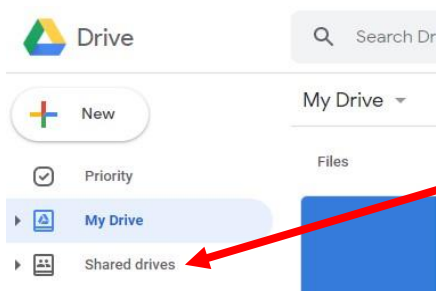

<https://drive.google.com/a/thurcroft.academy>

You will be presented with the sign in for G Suite:

Log on detail format is as below:

Username: <<SchoolUsername>>@thurcroft.academy

If you have accessed the school network in the past couple of days and changed your password, this is what it will be. If not, then the default password would be **Password123**.

Once signed in, you will be presented with your Personal Google Drive. You will need to navigate to the Shared Drives to access the Online Student Resources

From here, you should have access to all provided online resources. Drive names may differ from what is displayed below.