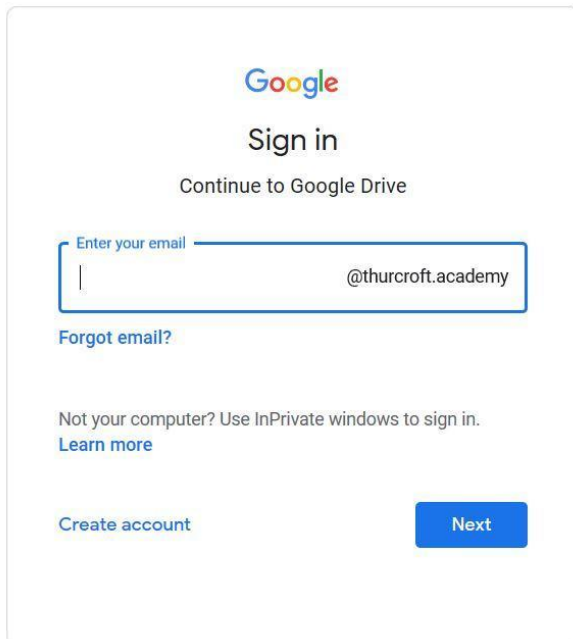

<https://drive.google.com/a/thurcroft.academy>

You will be presented with the sign in for G Suite:

Log on detail format is as below:

Username: <<SchoolUsername>>@thurcroft.academy

If you have accessed the school network in the past couple of days and changed your password, this is what it will be. If not, then the default password would be **Password123**.